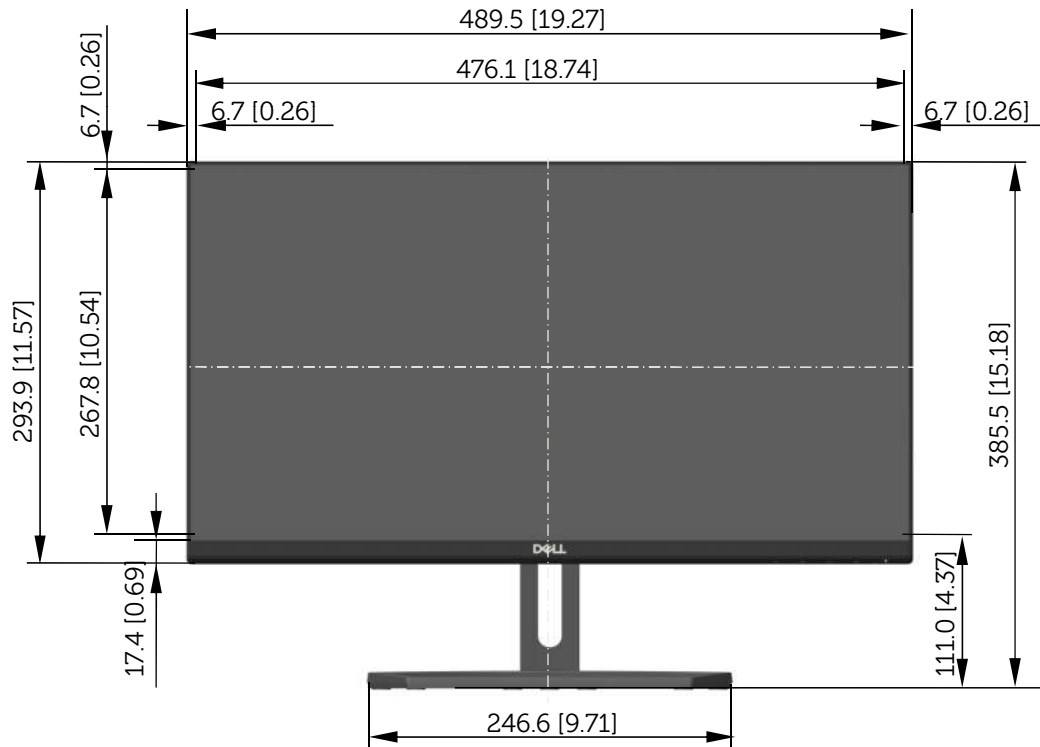

S2218H / S2218M Outline Dimension

Unit: mm (inch)
 Dimension: Nominal
 Scale: Not to scale

Back view of Monitor without stand

S2318H / S2318M Outline Dimension

Unit: mm (inch)
 Dimension: Nominal
 Scale: Not to scale

Back view of Monitor without stand