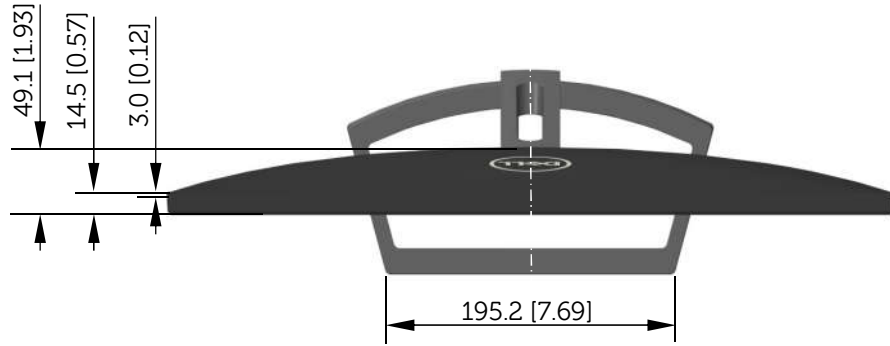

S2218H / S2218M Outline Dimension

Unit: mm (inch)
 Dimension: Nominal
 Scale: Not to scale

Back view of Monitor without stand

S2318H / S2318M Outline Dimension

Unit: mm (inch)
 Dimension: Nominal
 Scale: Not to scale

Back view of Monitor without stand